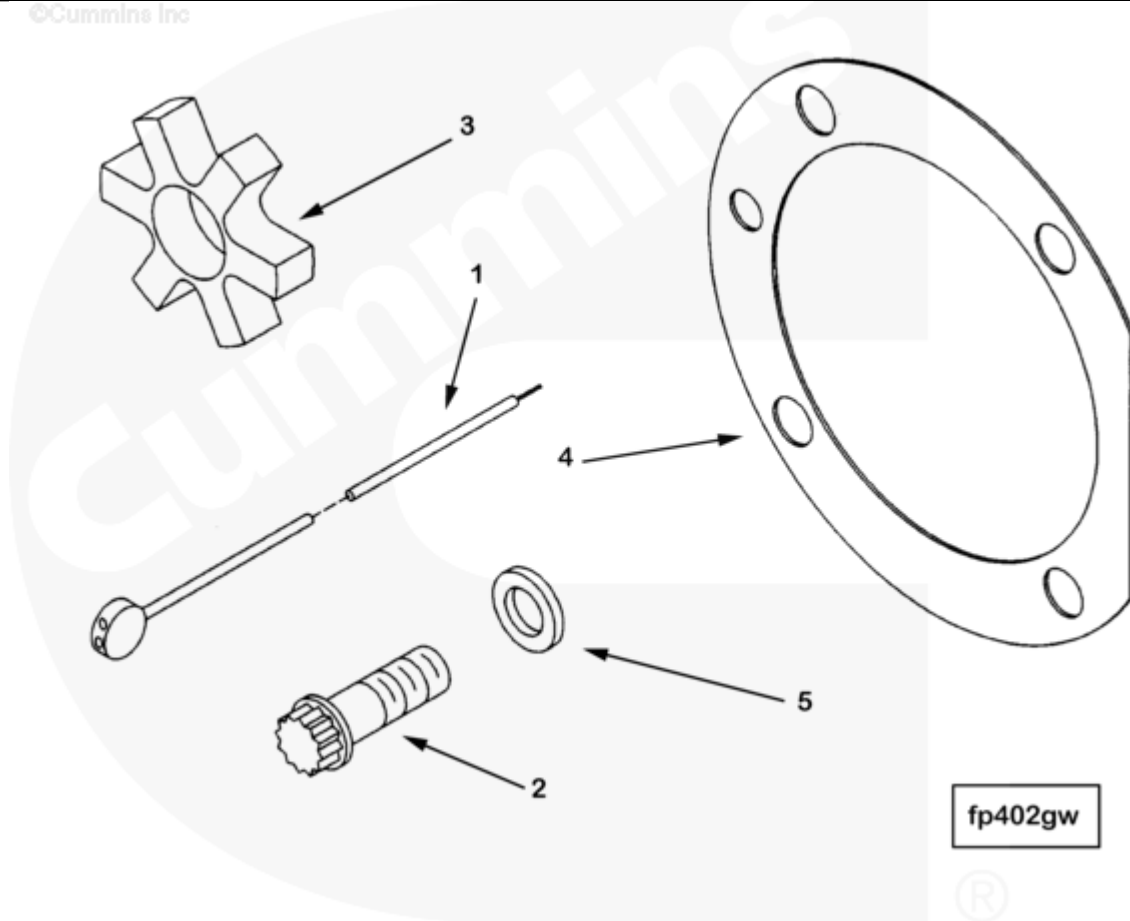

## Parts Catalog - Option Detail

Electronic Parts Catalog - Option Detail				
Option	Group	Graphic	Film Card	Date
FP6201-01	05.01	fp402gw	K38	12-MAR-01
<b>Engines</b>	GTA38, K38, KTA38GC CM558, QSK38 CM2150 K106, QSK38 CM2150 MCRS, QSK38 CM850 MCRS			

©Cummins Inc

[SMALL](#) | [MEDIUM](#) | [LARGE](#)

Cart	Ref No	Part Number	Part Description	Required	Remarks
<input type="button" value="View My Cart"/>					
		<a href="#">FP6201-01</a>	Fuel Pump		<a href="#">AFC fuel pump with 12volt...(More)</a>
					centry fuel management
					system. Will not contain
					mechanical tachometer drive.
					For use on K38/50 engines

					with centry governing system.
<input type="checkbox"/>	1	<a href="#">3003156</a>	Wire Seal	2	
<input type="checkbox"/>	2	<a href="#">206326</a>	Twelve Point Cap Screw	4	7/16- 14 X 1 1/4 Inch.
<input type="checkbox"/>	3	<a href="#">3046200</a>	Jaw Coupling Spider	1	
	4	<a href="#">3069103</a>	Fuel Pump Gasket	1	
<input type="checkbox"/>	5	<a href="#">3175027</a>	Plain Washer	4	